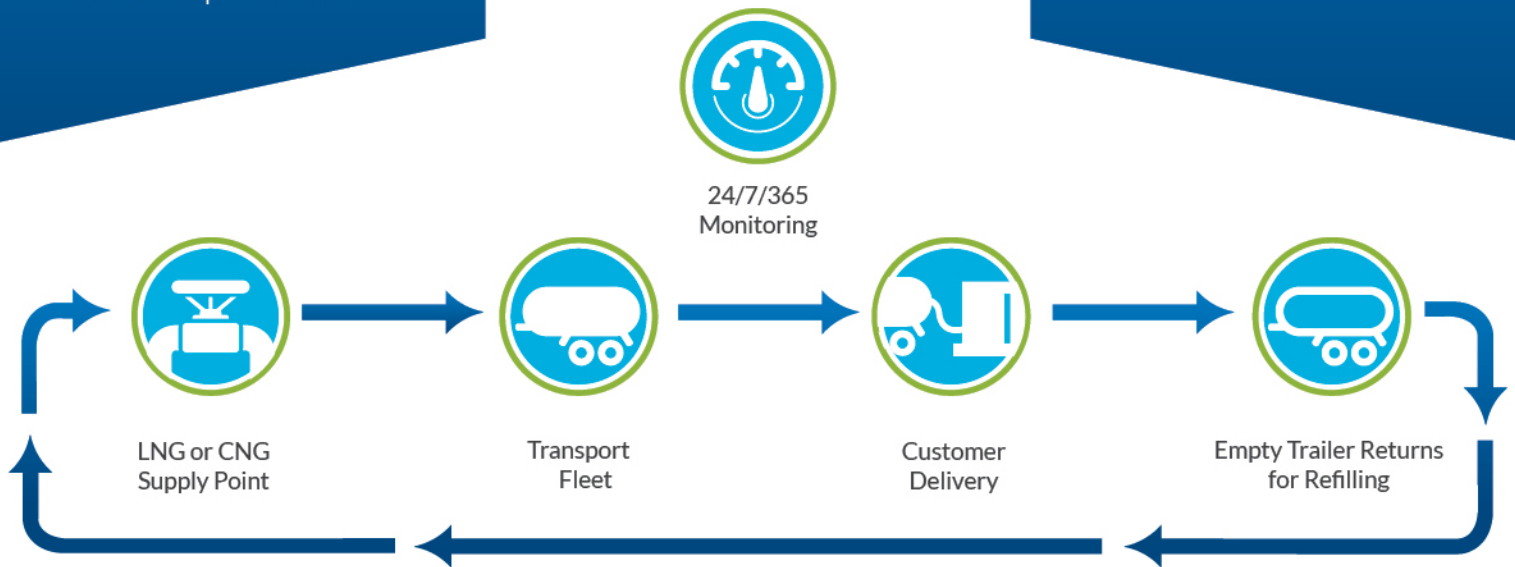

We are built to answer your what-ifs.

What if there is a planned integrity test?

If your pipeline is taken offline due to planned maintenance, our mobile natural gas equipment can be on-site to supplement your supply with zero loss in production.

What if I don't have access to a pipeline?

Our equipment delivers the pipeline experience by constantly rotating to resupply you for any extended period of time so you can operate with complete autonomy.

What if my supply gets curtailed due to peak loads?

This is a common occurrence that can happen anytime. Our equipment can be on-site to provide the additional gas needed to keep you running at 100%.

And we're well equipped to do it.

CNG

LNG

We invite you to find more information about Mobile Energy Solutions or request a consultation at

mobileenergysolutions.com
844-MOBILE-4 (844-662-4534)