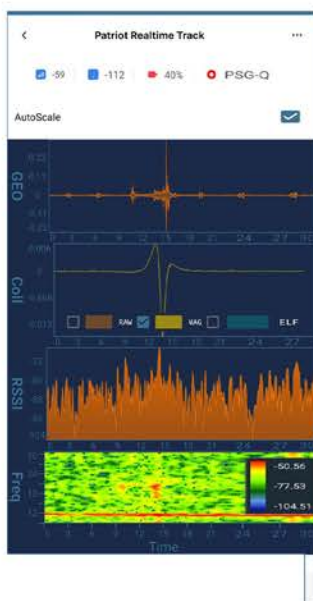

PRODUCT DATASHEET : **PATRIOT AGM**

OVERVIEW

Patriot AGM is a state-of-the-art Above Ground Marker (AGM) designed for autonomous pig tracking in the oil and gas industry. It integrates seamlessly with modern pigging demands, providing reliable, accurate, and real-time data through advanced communication technologies.

KEY FEATURES

- **Robust Tracking:** Utilizes digital signal processing to ensure precise and false-alarm free passage information.
- **Communication:** Supports cellular LTE, Satellite, Bluetooth.
- **Real-Time Monitoring:** Streams live data to the cloud via PAT TRACK Dashboard and offers geophone audio streaming.
- **Battery and Power Options:** Runs on 4 C cells, 4 D cells, or 6 D cells alkaline batteries (upon request) and external USB-C power, ensuring flexibility and prolonged use in the field.
- **Storage:** Equipped with a 16 GB Micro SD card for internal storage.
- **Temperature Range:** Operates reliably in temperatures ranging from -40°C to $+85^{\circ}\text{C}$.
- **External Connectors:** Includes connectors for external geophones and EM antenna to enhance adaptability in various terrains.
- **Bluetooth Range:** Provides connectivity over 300 feet with direct line of sight.

- **Dimensions :** Height 9 inches, Width 5.5 inches.
- **Battery Life :** 168 hours in active mode, over 500 hours in low power mode.
- **Batteries :** 4c cells, 4d cells, 6d cells alkaline batteries (upon request).
- **External Power :** USB C
- **Internal GPS :** 3m accuracy.
- **Geophone :** Box equipped with Internal Geophone.
- **EM Antenna :** Box equipped with Internal EM Antenna.
- **External Geophone :** Box support external geophone when needed.
- **External Coil :** Box support external antenna when needed.
- **Devices Detected :** 10-30 Hz EM frequencies, magnets and geophone passages.
- **User Interface :** Web-based software and Android application.